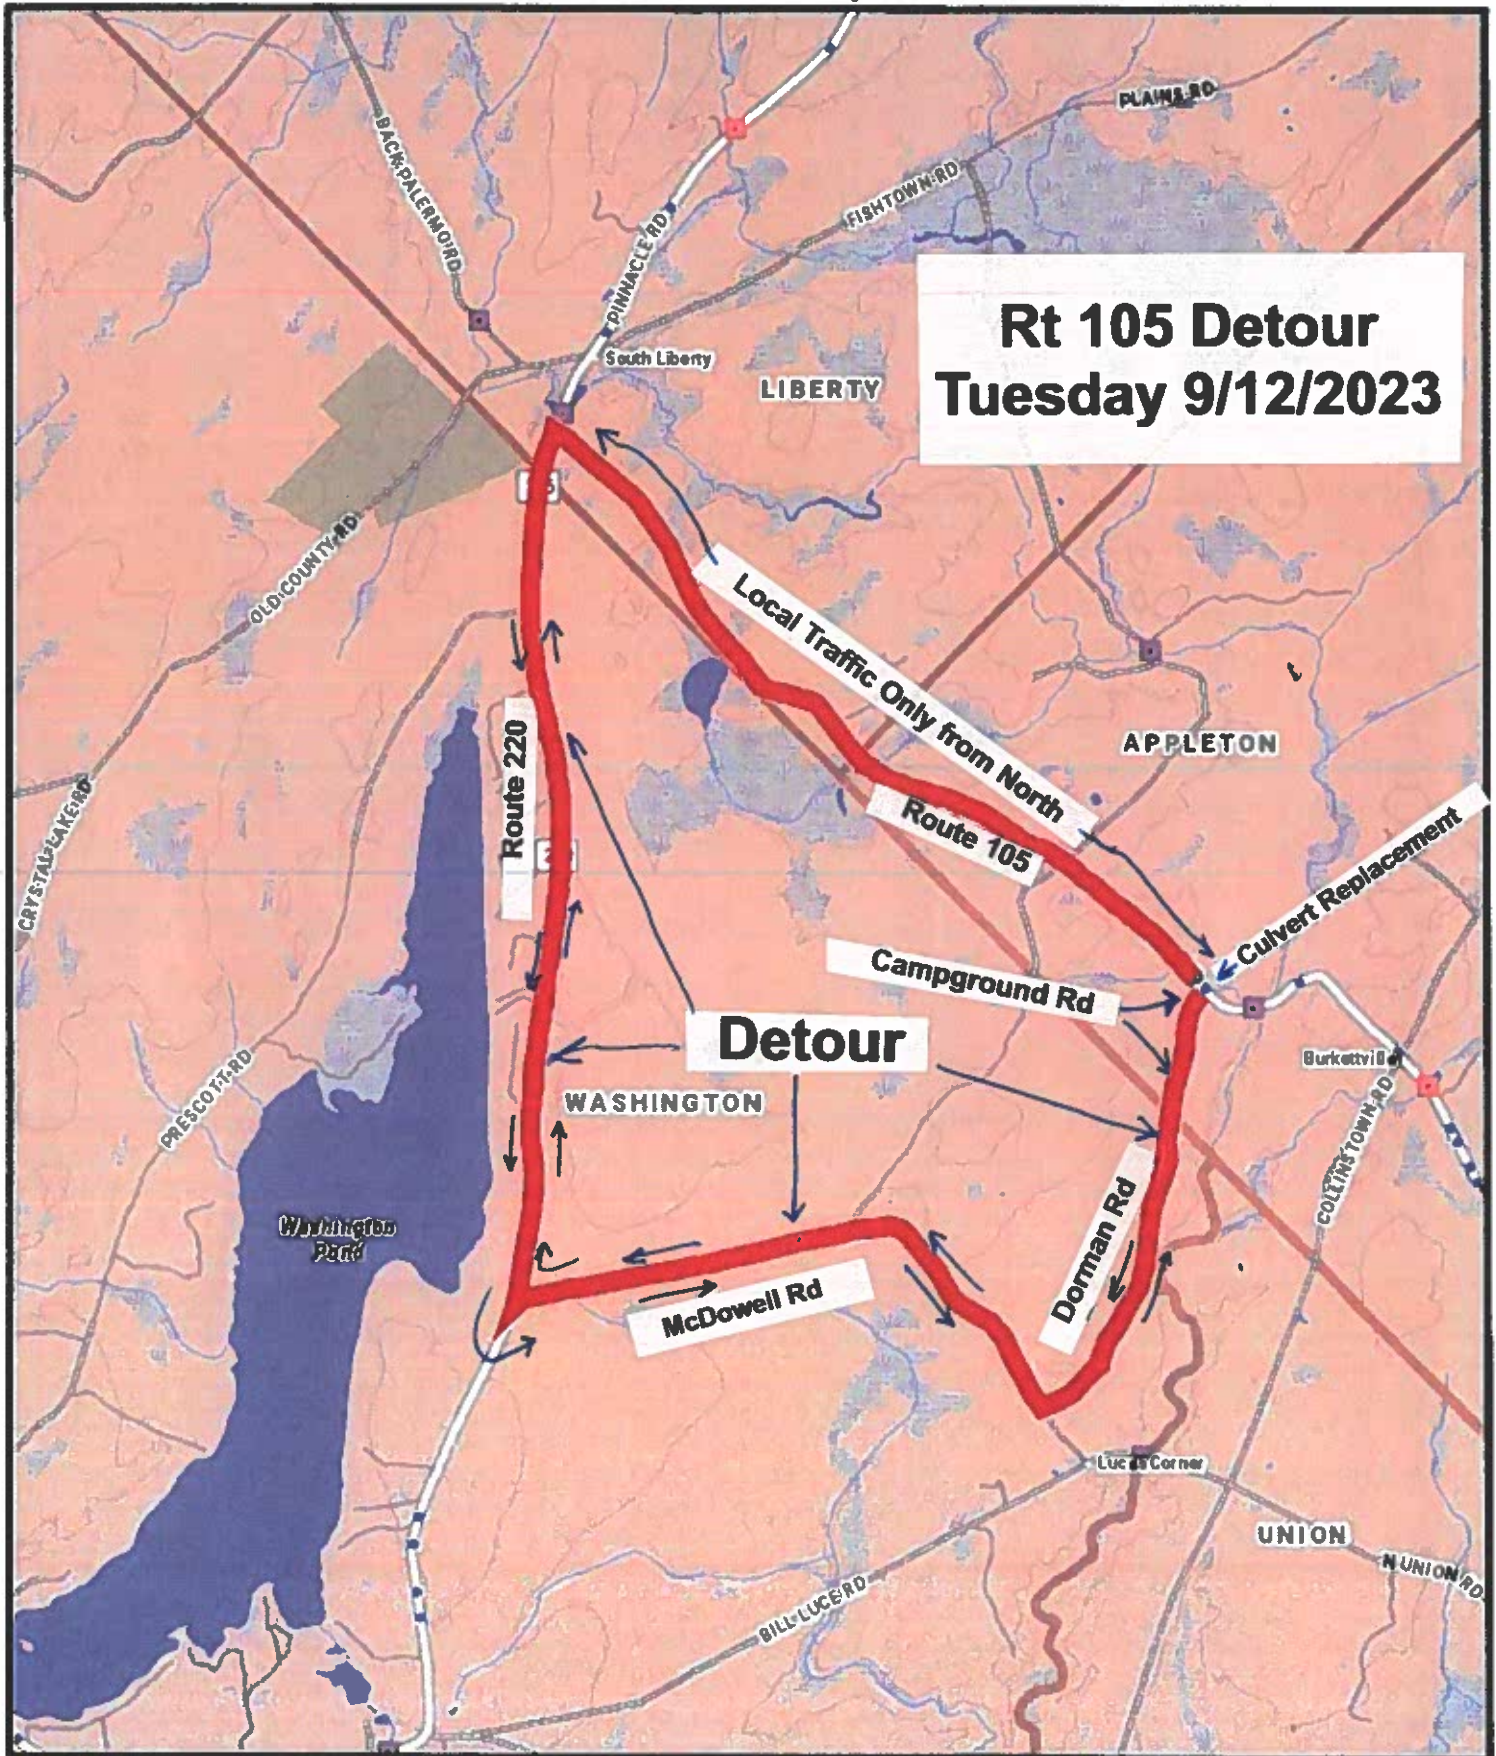

# ROUTE 105 DETOUR, APPLETON

The Maine Department of Transportation provides this publication for information only. Reliance upon this information is at user risk. It is subject to revision and may be incomplete depending upon changing conditions. The Department assumes no liability if injuries or damages result from this information. This map is not intended to support emergency dispatch.

0.6 Miles  
1 inch = 0.65 miles

Date: 7/10/2023  
Time: 9:35:11 AM